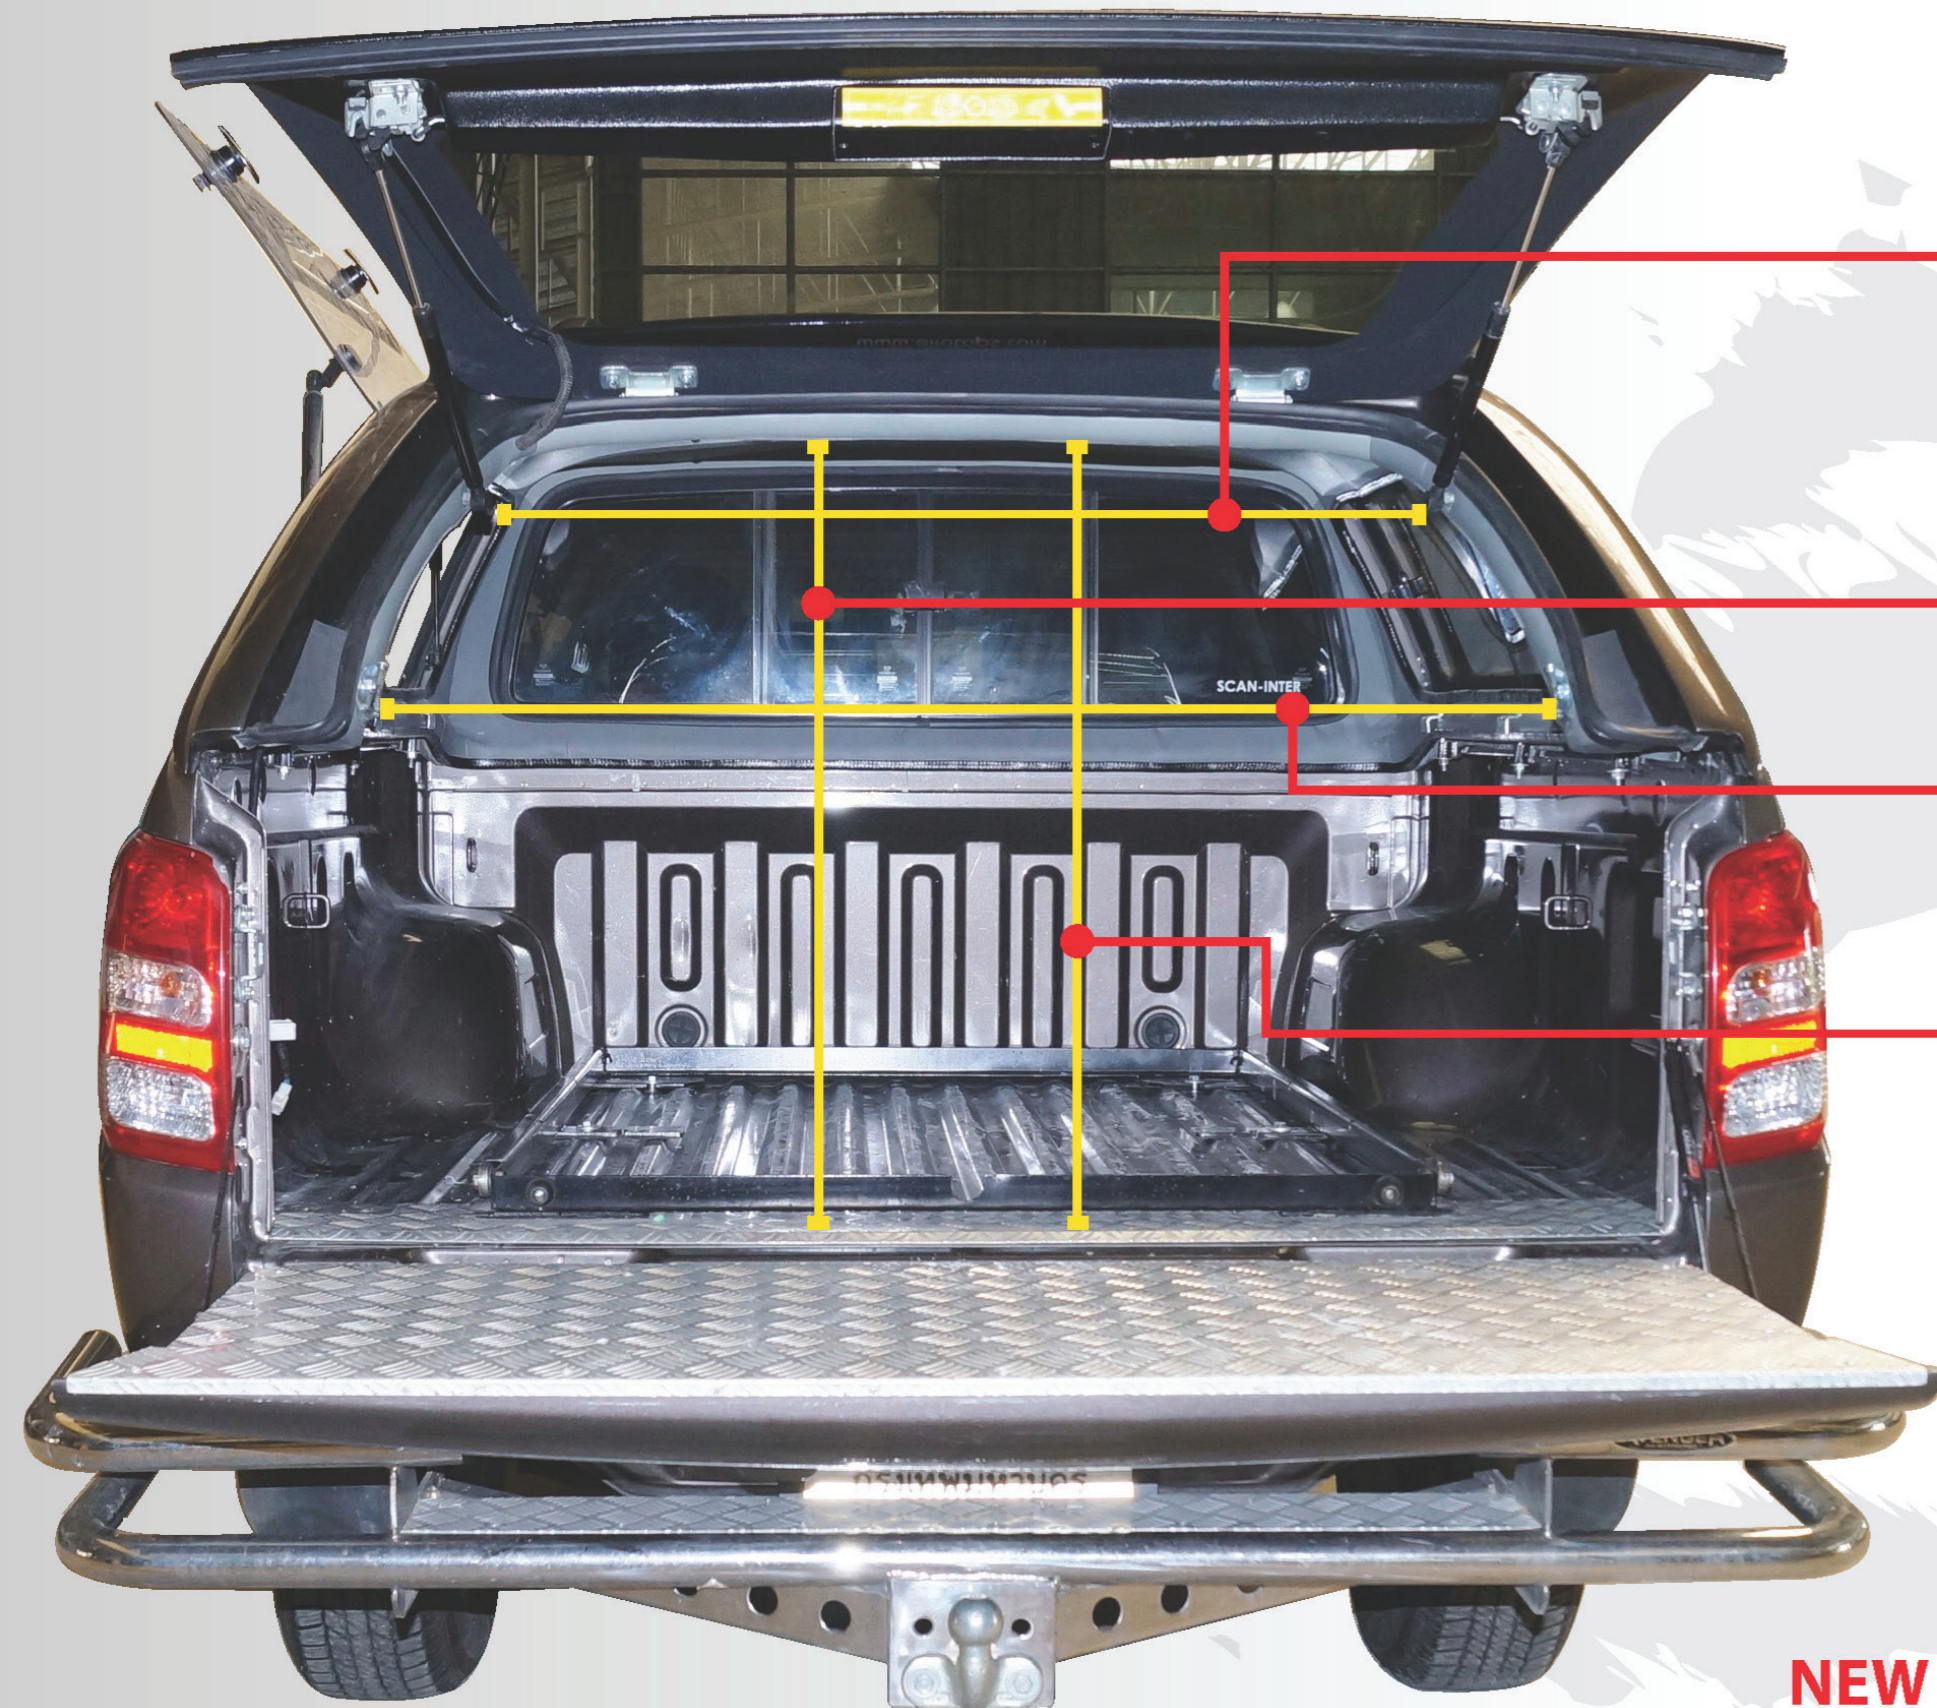

Minimum Width: 1,015 mm.

Height: 290 mm.

Maximum Width: 1,060 mm.

NEW 2015+ Mitsubishi L200.MK.7 (MQ Triton)

Minimum Width: 965 mm.

Internal Height: 1,050 mm.

Maximum Width: 1,152 mm.

Tailgate Frame Height: 920 mm.

NEW 2015+ Mitsubishi L200.MK.7 (MQ Triton)