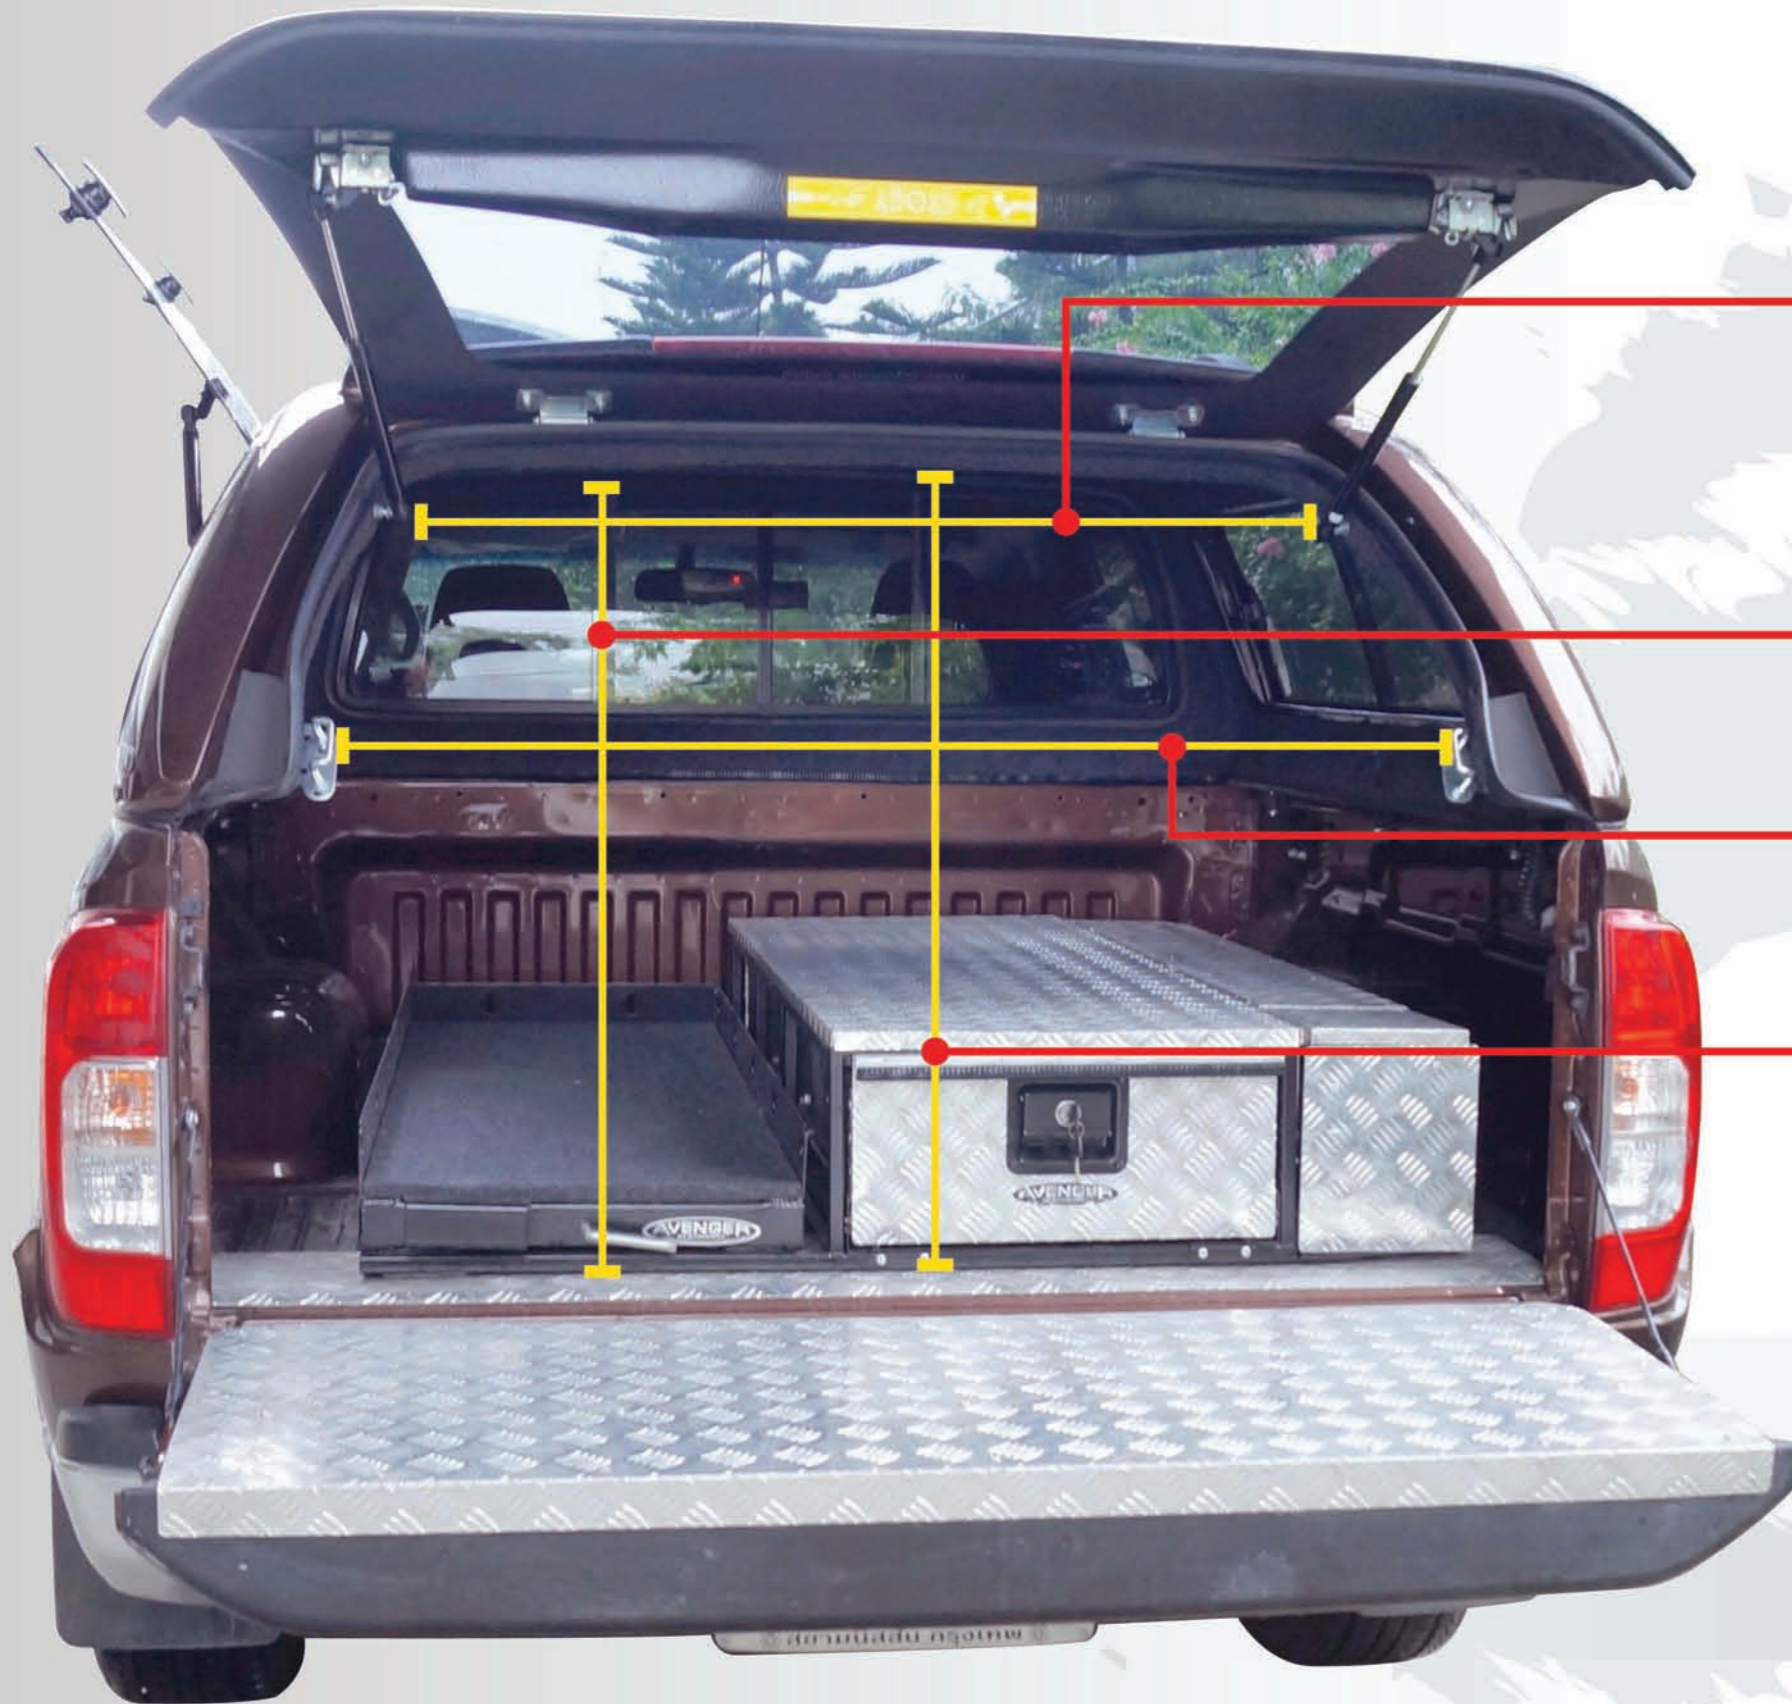

**NEW 2016+ Nissan NP300 Navara (EU-Bed)**

**EKO**  
www.ekotops.com

**Minimum Width: 1,000 mm.**

**Height: 290 mm.**

**Maximum Width: 1,065 mm.**

**NEW 2016+ Nissan NP300 Navara (EU-Bed)**

**Minimum Width: 885 mm.**

**Internal Height: 960 mm.**

**Maximum Width: 1,150 mm.**

**Tailgate Frame Height: 850 mm.**