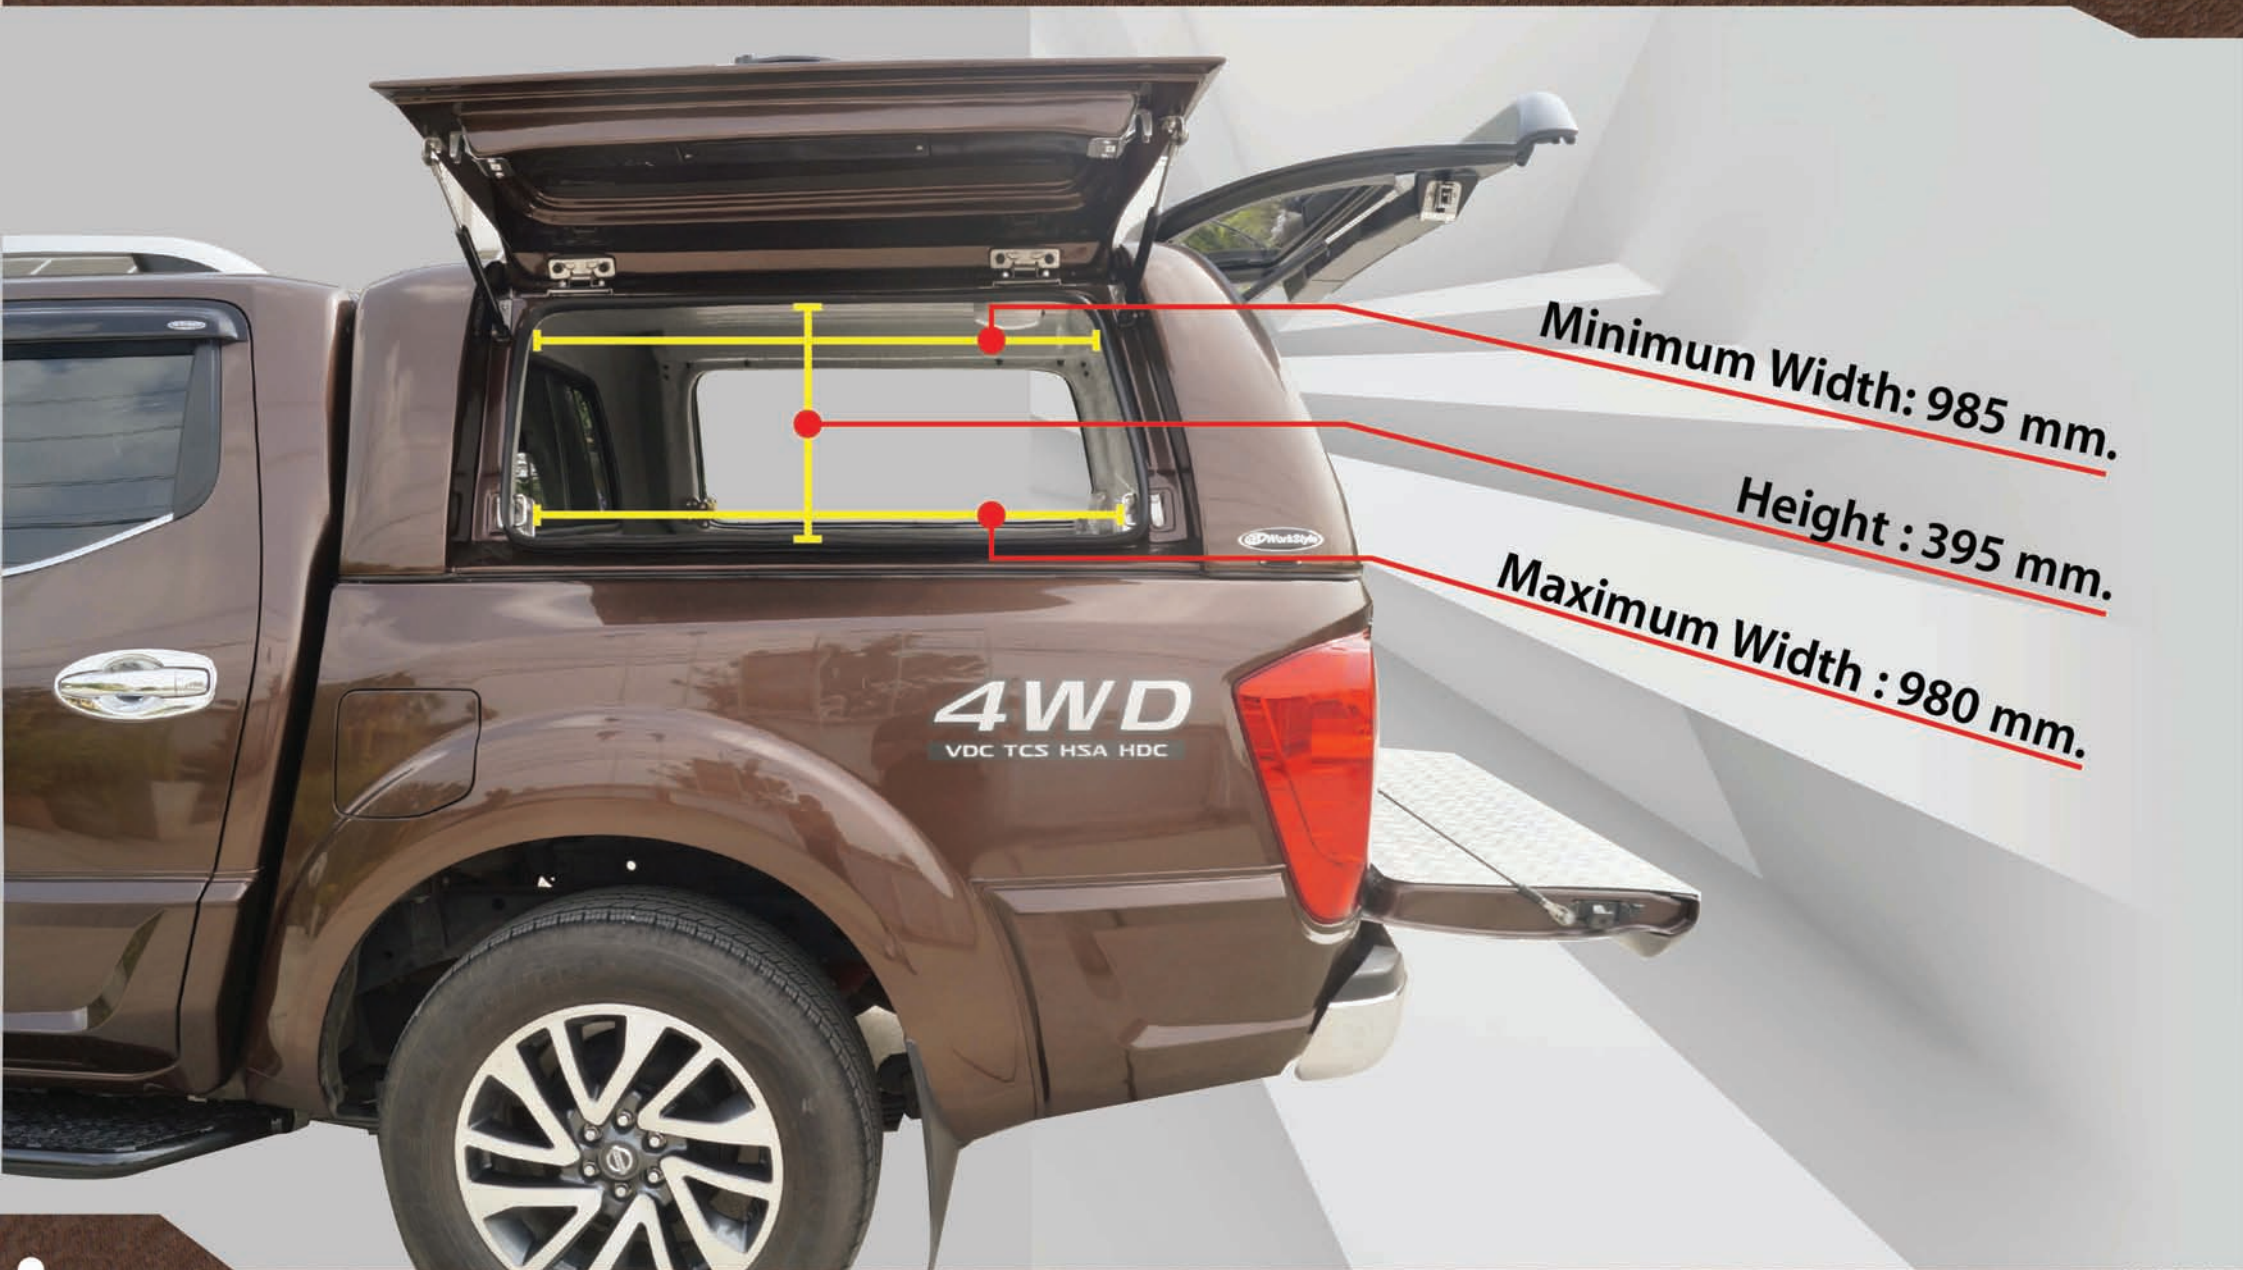

avenger top
www.avengertop.com

NEW 2016+
NISSAN NP300 NAVARA (EU-BED)

avenger top
www.avengertop.com

NEW 2016+
NISSAN NP300 NAVARA (EU-BED)

Minimum Width : 995mm.

Maximum Width : 1,155mm.

Internal Height : 1,000 mm.

Tailgate Frame Height : 905 mm.